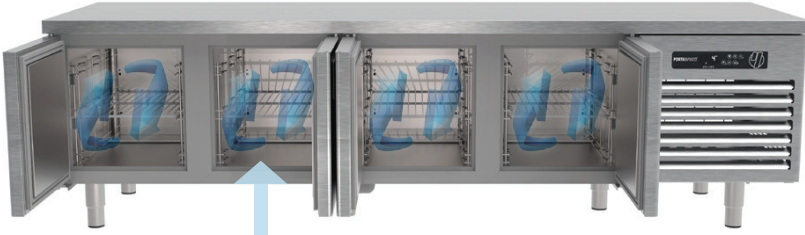

- Tested at ambient temp.42°C -%65 humidity
- Removable and easy cleaning magnetic gaskets
- Smart electrical auto-defrost
- Automatic water evaporation system
- Solid formed tray
- Stainless steel legs for height adjustment
- 50 mm body insulation
- 60 mm door insulation
- Single shelf in each section