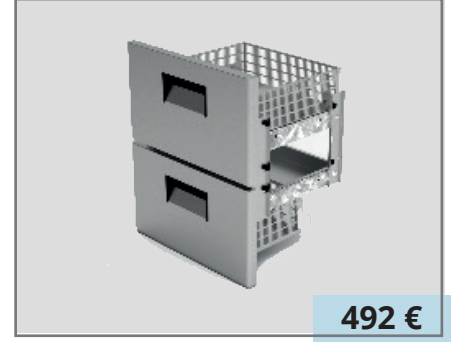

SLIM ÇEKMECE
SLIM DRAWERS