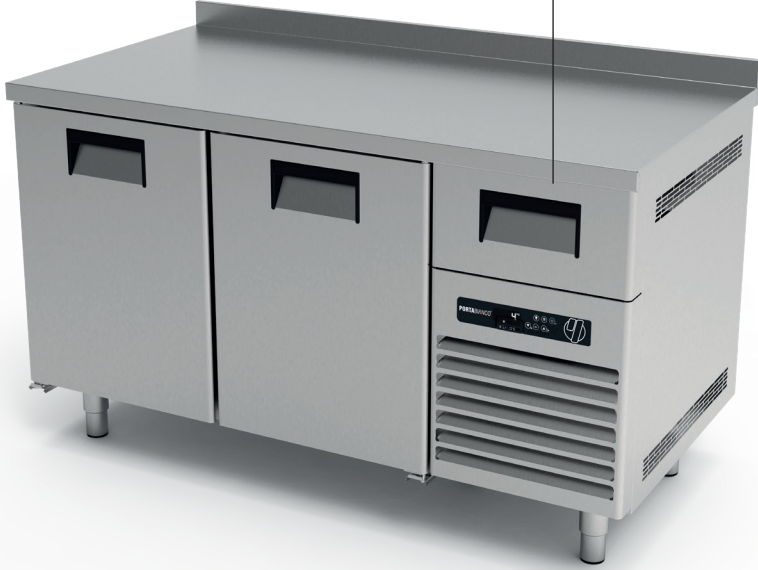

Çekmece soğutulmalıdır.
Drawer is cooled

- Dış Ortam Sıcaklığı 42 °C - %65 Nem
- Sökülüp Temizlenebilir Manyetik Kapı Contası
- Akıllı Elektrikli otomatik defrost
- Otomatik Su Buharlaştırma Sistemi
- Özel kalıp formlu tava
- Yükseklik ayarlanabilir paslanmaz ayaklar
- 50 mm izolasyon kalınlığı
- 60 mm kapı izolasyon kalınlığı
- Her kapıda 1 adet raf bulunmaktadır
- Cam kapılı derin dondurucu opsiyonu mevcut değildir.

- Tested at ambient temp.42°C -%65 humidity
- Removable and easy cleaning magnetic gaskets
- Smart electrical auto-defrost
- Automatic water evaporation system
- Solid formed tray
- Stainless steel legs for height adjustment
- 50 mm body insulation
- 60 mm door insulation
- Single shelf in each section
- Glass door freezer option is unavailable.

Dismountable shelf
holder attachments

Advanced 12-Hour
computer performance
test for each product

Efficiency enhancing
advanced computerized
technology

En iyi soğutma ve sıcaklık muhafaza ile, enerji tüketiminde tasarruf ve kaliteli soğutma sonuçları için tasarlanmış olan hava dolaşım sistemi

Premium class energy saving design with special air ventilation system

OPSİYONLAR /
OPTIONS

Model	Sıcaklık(°C) Temp.	Hacim(Lt.) Capacity	Güç(W) Power	Paslanmaz Özelliği Stainless SteelN	Ölçü(cm) Net Dimensions	Paket Ölçüsü(cm) Packing Dimensions	Ağırlık Weight	Fiyat (€) Price
TTC- 2N70	-2 /+8	275	290	AISI 304	140x70x85	144x74x91	119	2.589
TTC- 2N60	-2/ +8	234	285	AISI 304	140x60x85	144x64x91	110	2.549
TTC- 3N70	-2/ +8	274	335	AISI 304	186.5x70x85	190.5x74x91	147	3.175
TTC- 3N60	-2/ +8	395	330	AISI 304	186.5x60x85	190.5x64x91	135	3.138
TTC- 4N70	-2/ +8	615	385	AISI 304	233x70x85	237x74x91	147	3.728
TTC-4N60	-2/ +8	525	330	AISI 304	233x60x85	237x64x91	135	3.699