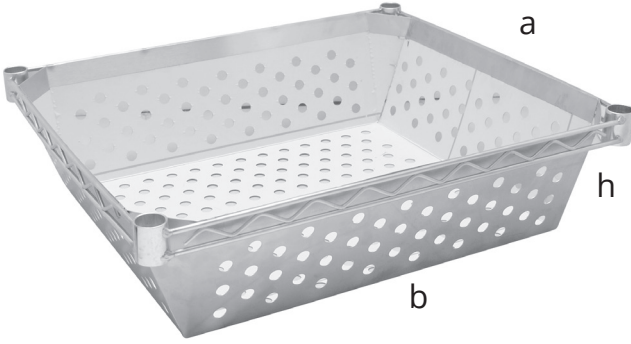

FRUIT & VEGETABLE CONTAINER