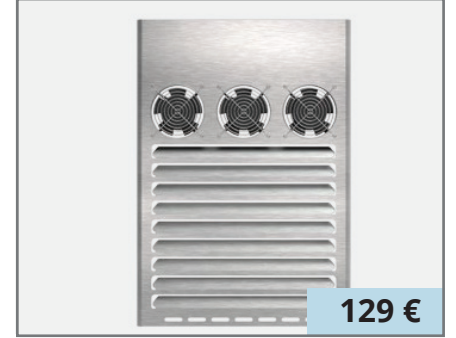

FANLI KANOPI /
CANOPY WITH FAN