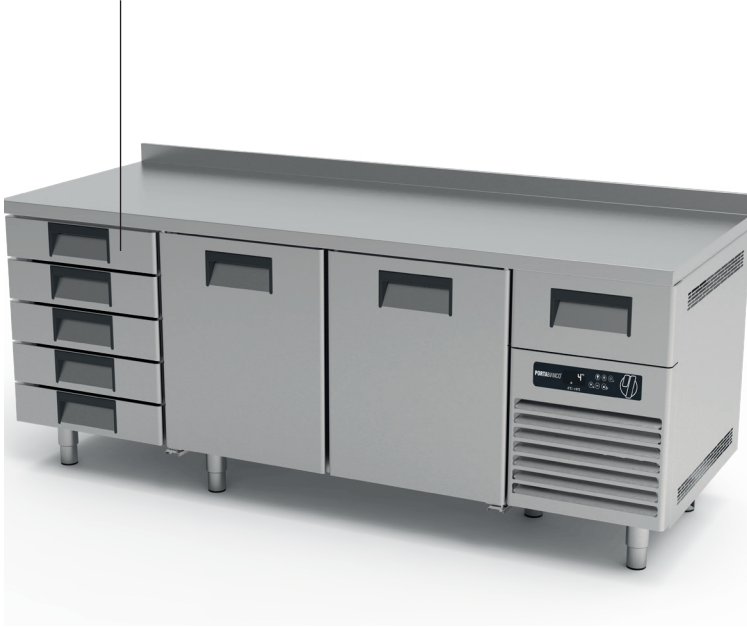

PIZZA REFRIGERATOR / 6 NEUTRAL DRAWERS

Çekmece nötr.
Drawer neutral.

- Dış Ortam Sıcaklığı 42 °C - %65 Nem
- Sökülüp Temizlenebilir Manyetik Kapı Contası
- Akıllı Elektrikli otomatik defrost
- Otomatik Su Buharlaşma Sistemi
- Yükseklik ayarlanabilir paslanmaz ayaklar
- 50 mm izolasyon kalınlığı
- 60 mm kapı izolasyon kalınlığı
- İç derinlik 63 cm (40x60 tepsi kapasiteli)
- 40x60 tepsilere fiyata dahil değildir

- Tested at ambient temp.42°C -%65 humidity
- Removable and easy cleaning magnetic gaskets
- Smart electrical auto-defrost
- Automatic water evaporation system
- Solid formed tray
- Stainless steel legs for height adjustment
- 50 mm body insulation
- 60 mm door insulation
- Inner depth 63 cm (40x60 tray capacity)
- 40X60 trays are not included in the price

Dismountable shelf
holder attachments

Advanced 12-Hour
computer performance
test for each product

Efficiency enhancing
advanced computerized
technology

En iyi soğutma ve sıcaklık muhafaza ile, enerji tüketiminde tasarruf ve kaliteli soğutma sonuçları için tasarlanmış olan hava dolaşım sistemi

Premium class energy saving design with special air ventilation system

OPSİYONLAR / OPTIONS

Model	Sıcaklık(°C) Temp.	Hacim(Lt.) Capacity	Güç(W) Power	Paslanmaz Özelliği Stainless SteelIN	Ölçü(cm) Net Dimensions	Paket Ölçüsü(cm) Packing Dimensions	Ağırlık Weight	Fiyat (€) Price
PZAD-1N80	-2/ +8	177	160	AISI 304	155x80x85	169x84x91	85	3.345
PZAD-2N80	-2/ +8	380	170	AISI 304	210x80x85	224x84x91	159	3.855
PZAD-3N80	-2/ +8	615	200	AISI 304	265x80x85	279x84x91	260	4.555
PZAD-4N80	-2/ +8	825	230	AISI 304	331x80x85	345x84x91	300	6.555