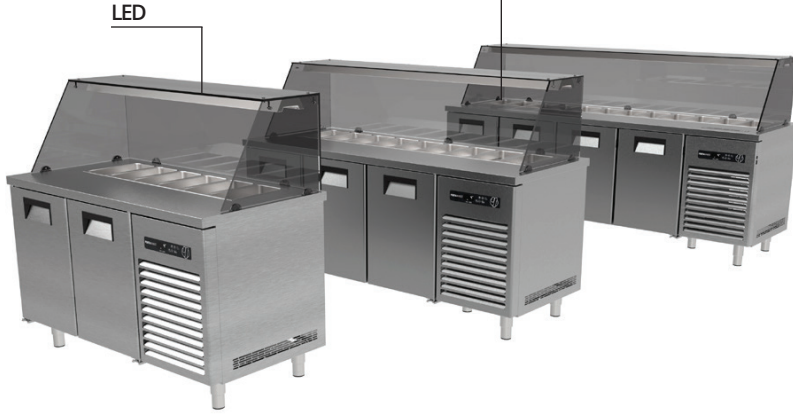

COLD SERVICE
GLAZED
REFRIGERATOR

GN havuzu komple açıktır.
Holding place of GN Container is
fully open

- Dış Ortam Sıcaklığı 42 °C - %65 Nem
- Sökülüp Temizlenebilir Manyetik Kapı Contası
- Akıllı Elektrikli otomatik defrost
- Otomatik Su Buharlaştırma Sistemi
- Özel kalıp formlu tava
- Yükseklik ayarlanabilir paslanmaz ayaklar
- 50 mm izolasyon kalınlığı
- 60 mm kapı izolasyon kalınlığı
- Her kapıda 1 adet raf bulunmaktadır
- Gastronom kaplar fiyata dahil değildir
- 65 mm derinliğinde GN kuvvet kullanılması halinde çekmece opsiyonu mevcuttur

- Tested at ambient temp.42°C -%65 humidity
- Removable and easy cleaning magnetic gaskets
- Smart electrical auto-defrost
- Automatic water evaporation system
- Solid formed tray
- Stainless steel legs for height adjustment
- 50 mm body insulation
- 60 mm door insulation
- Single shelf in each section
- Gastronorm containers are not included in the price
- Drawer option is available for 65 mm GN container

Dismountable shelf
holder attachments

Advanced 12-Hour
computer performance
test for each product

Efficiency enhancing
advanced computerized
technology

OPSİYONLAR/
OPTIONS

Model	Sıcaklık(°C) Temp.	Güç(W) Power	GN 1/4x100 GN	Paslanmaz Özelliği Stainless SteelIN	Ölçü(cm) Net Dimensions	Paket Ölçüsü(cm) Packing Dimensions	Ağırlık Weight	Fiyat (€) Price
ASBHKG-2N70	-2/ +8	340	6	AISI 304	140x70x85/130	144x74x87/132	150	2.765
ASBHKG-3N70	-2/ +8	405	9	AISI 304	186.5x70x85/130	190.5x74x87/132	190	3.812
ASBHKG-4N70	-2/ +8	455	12	AISI 304	233x70x85/130	237x74x87/132	210	4.282
ASBHKG-2N70E	-2/ +8	340	6	AISI 430	140x70x85/130	144x74x87/132	150	2.772
ASBHKG-3N70E	-2/ +8	405	9	AISI 430	186.5x70x85/130	190.5x74x87/132	190	3.782
ASBHKG-4N70E	-2/ +8	435	12	AISI 430	233x70x85/130	237x74x87/132	210	4.232