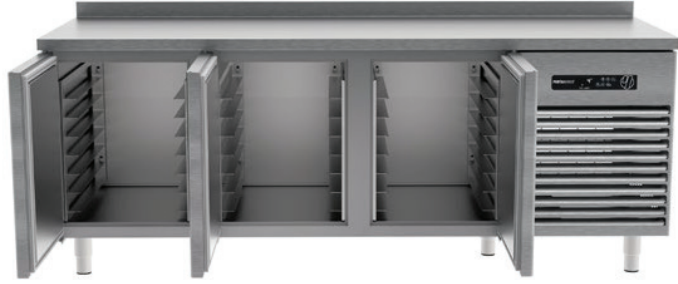

- Dış Ortam Sıcaklığı 42 °C - %65 Nem
- Sökülüp Temizlenebilir Manyetik Kapı Contası
- Akıllı Elektrikli otomatik defrost
- Otomatik Su Buharlaşma Sistemi
- Yükseklik ayarlanabilir paslanmaz ayaklar
- 50 mm izolasyon kalınlığı
- 60 mm kapı izolasyon kalınlığı
- İç derinlik 63 cm (40x60 tepsi kapasiteli)
- 40x60 tepsiye fiyata dahil değildir
- Tested at ambient temp.42°C -%65 humidity
- Removable and easy cleaning magnetic gaskets
- Smart electrical auto-defrost
- Automatic water evaporation system
- Solid formed tray
- Stainless steel legs for height adjustment
- 50 mm body insulation
- 60 mm door insulation
- Inner depth 63 cm (40x60 tray capacity)
- 40X60 trays are not included in the price

Dismountable shelf
holder attachments

Advanced 12-Hour
computer performance
test for each product

Efficiency enhancing
advanced computerized
technology

En iyi soğutma ve sıcaklık muhafaza ile, enerji tüketiminde tasarruf ve kaliteli soğutma sonuçları için tasarlanmış olan hava dolaşım sistemi

Premium class energy saving design with special air ventilation system

OPSİYONLAR / OPTIONS

Model	Sıcaklık(°C) Temp.	Hacim(Lt.) Capacity	Güç(W) Power	Paslanmaz Özelliği Stainless SteelIN	Ölçü(cm) Net Dimensions	Paket Ölçüsü(cm) Packing Dimensions	Ağırlık Weight	Fiyat (€) Price
PZA-3N80	-2/ +8	615	200	AISI 304	210x80x85	214x84x91	260	3.195
PZA-3D80	-10/ -20	615	900	AISI 304	210x80x85	214x84x91	260	3.717
PZA-3N80-E	-2/ +8	615	200	AISI 430	210x80x85	214x84x91	260	2.761
PZA-3D80-E	-10/ -20	615	900	AISI 430	210x80x85	214x84x91	260	3.388