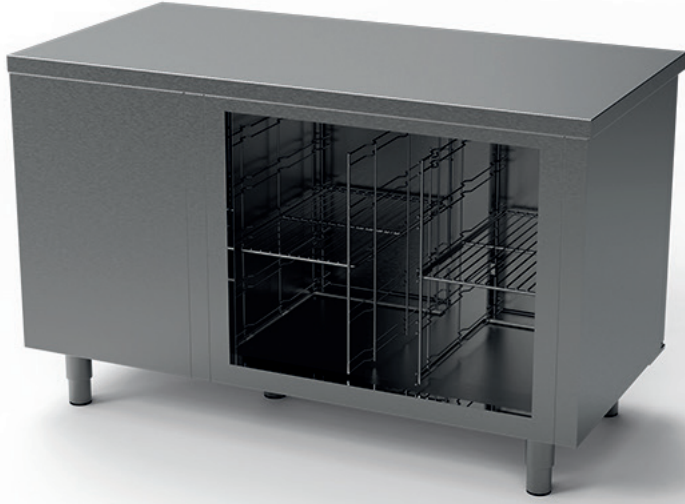

TEZGAH TİPİ BUZDOLABI / ÖNÜ CAMLI COUNTER TYPE / GLASS FRONT

PORTABIANCO®

- Dış Ortam Sıcaklığı 42 °C - %65 Nem
- Sökülüp Temizlenebilir Manyetik Kapı Contası
- Akıllı Elektrikli otomatik defrost
- Otomatik Su Buharlaştırma Sistemi
- Özel kalıp formlu tava
- Yükseklik ayarlanabilir paslanmaz ayaklar
- 50 mm izolasyon kalınlığı
- 60 mm kapı izolasyon kalınlığı
- Her kapıda 1 adet raf bulunmaktadır
- Evye ölçüsü 35 cm x 40 cm x 17 cm

- Tested at ambient temp.42°C -%65 humidity
- Removable and easy cleaning magnetic gaskets
- Smart electrical auto-defrost
- Automatic water evaporation system
- Solid formed tray
- Stainless steel legs for height adjustment
- 50 mm body insulation
- 60 mm door insulation
- Single shelf in each section
- Sink size 35cm x 40cm x 17cm

Dismountable shelf
holder attachments

Advanced 12-Hour
computer performance
test for each product

Efficiency enhancing
advanced computerized
technology

En iyi soğutma ve sıcaklık muhafaza ile, enerji tüketiminde tasarruf ve kaliteli soğutma sonuçları için tasarlanmış olan hava dolaşım sistemi

Premium class energy saving design with special air ventilation system

OPSİYONLAR / OPTIONS

Model	Sıcaklık(°C) Temp.	Güç(W) Power	GN 1/4x100 GN	Paslanmaz Özelliği Stainless SteelIN	Ölçü(cm) Net Dimensions	Paket Ölçüsü(cm) Packing Dimensions	Ağırlık Weight	Fiyat (€) Price
TTG-2N70	-2/ +8	234	290	AISI 304	140x70x85	144x74x91	119	2.697
TTG-2N60	-2/ +8	234	285	AISI 304	140x60x85	144x64x91	110	2.620
TTG-3N70	-2/ +8	474	335	AISI 304	186.5x70x85	190.5x74x91	147	3.255
TTG-3N60	-2/ +8	395	330	AISI 304	186.5x60x85	190.5x64x91	135	3.184
TTG-4N70	-2/ +8	615	385	AISI 304	233x70x85	237x74x91	147	3.900
TTG-4N60	-2/ +8	525	330	AISI 304	233x60x85	237x64x91	135	3.816