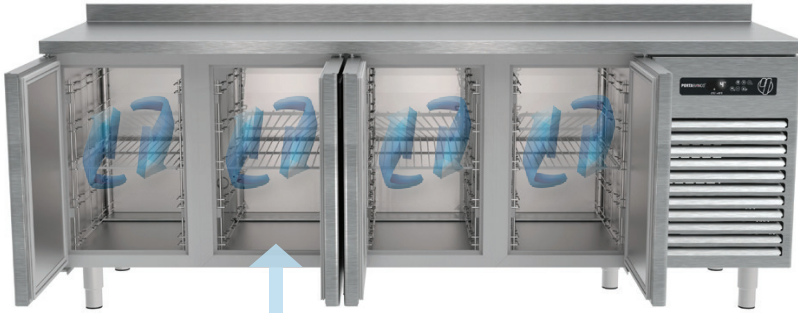

**COUNTER
TYPE 4 DOORS**

- Dış Ortam Sıcaklığı 42 °C - %65 Nem
- Sökülüp Temizlenebilir Manyetik Kapı Contası
- Akıllı Elektrikli otomatik defrost
- Otomatik Su Buharlaştırma Sistemi
- Özel kalıp formlu tava
- Yükseklik ayarlanabilir paslanmaz ayaklar
- 50 mm izolasyon kalınlığı
- 60 mm kapı izolasyon kalınlığı
- Her kapıda 1 adet raf bulunmaktadır
- Cam kapılı derin dondurucu opsiyonu mevcut değildir.

- Tested at ambient temp.42°C -%65 humidity
- Removable and easy cleaning magnetic gaskets
- Smart electrical auto-defrost
- Automatic water evaporation system
- Solid formed tray
- Stainless steel legs for height adjustment
- 50 mm body insulation
- 60 mm door insulation
- Single shelf in each section
- Glass door freezer option is unavailable.

Dismountable shelf
holder attachments

Advanced 12-Hour
computer performance
test for each product

Efficiency enhancing
advanced computerized
technology

En iyi soğutma ve sıcaklık muhafaza ile, enerji tüketiminde tasarruf ve kaliteli soğutma sonuçları için tasarlanmış olan hava dolaşım sistemi

Premium class energy saving design with special air ventilation system

**OPSİYONLAR /
OPTIONS**

Model	Sıcaklık(°C) Temp.	Hacim(Lt.) Capacity	Güç(W) Power	Paslanmaz Özelliği Stainless SteelIN	Ölçü(cm) Net Dimensions	Paket Ölçüsü(cm) Packing Dimensions	Ağırlık Weight	Fiyat (€) Price
TT- 4N70	-2/ +8	615	385	AISI 304	233x70x85	237x74x91	147	2.998
TT- 4D70	-10/ -20	615	785	AISI 304	233x70x85	237x74x91	155	4.025
TT- 4N60	-2/ +8	525	330	AISI 304	233x60x85	237x64x91	135	2.947
TT- 4D60	-10/ -20	525	780	AISI 304	233x60x85	237x64x91	143	3.975
TT- 4N70- E	-2/ +8	615	385	AISI 430	233x70x85	237x74x91	147	2.513
TT- 4D70- E	-10/ -20	615	785	AISI 430	233x70x85	237x74x91	155	3.617
TT- 4N60- E	-2/ +8	525	380	AISI 430	233x60x85	237x64x91	135	2.353
TT- 4D60- E	-10/ -20	525	780	AISI 430	233x60x85	237x60x91	143	3.467