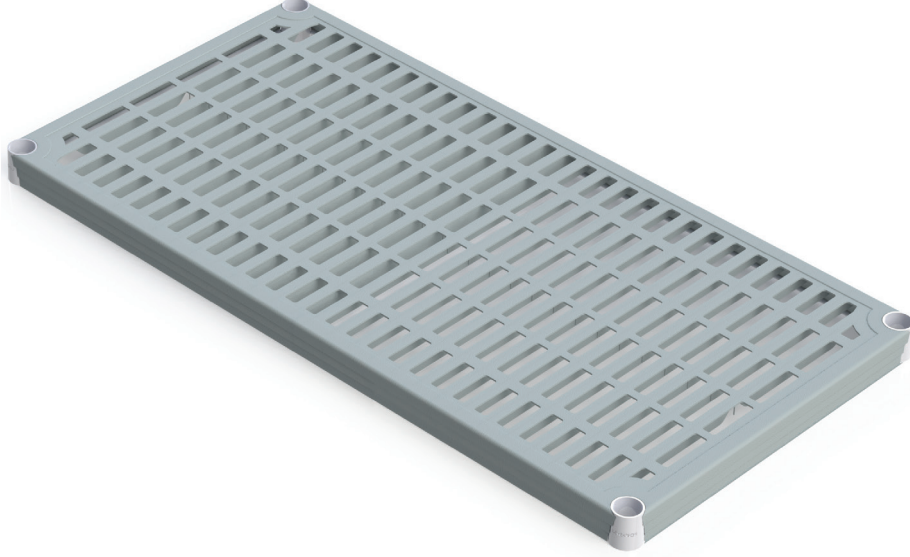

- AISI 201 grade Stainless Steel mainframe with washable antibacterial mats.
- Can manufacture also with AISI 304 Stainless Steel grade too — as for order.
- Each shelf can carry 200 kg (+/- %10).
- Shelves packing as 4 pcs.