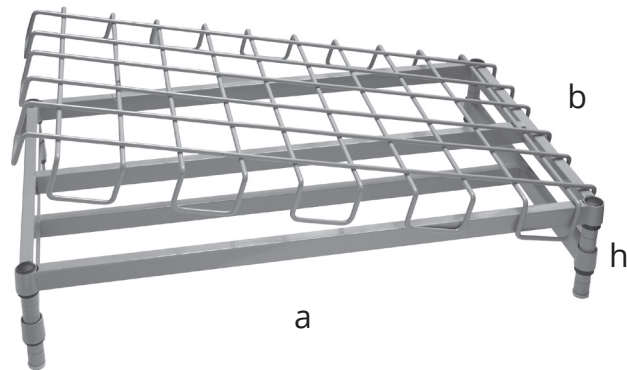

BOYALI
POWDER COATED

	KOD / CODE	a	b	h	FİYAT / PRICE
	M80042	91	53	20	150 €