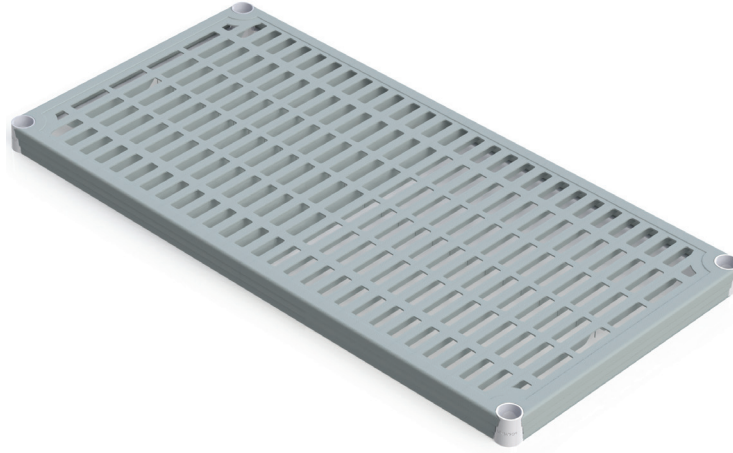

PLASTIC + INOX

NSF

46

304 ŞASELİ

KOD / CODE	ÖLÇÜ / SIZE	FİYAT / PRICE
M06211836	46X91	52 €
M06211842	46X107	58 €
M06211848	46X122	65 €
M06211854	46X137	70 €
M06211860	46X152	79 €
M06211872	46X183	90 €

53

304 ŞASELİ

KOD / CODE	ÖLÇÜ / SIZE	FİYAT / PRICE
M06212136	53X91	62 €
M06212142	53X107	70 €
M06212148	53X122	79 €
M06212154	53X137	85 €
M06212160	53X152	95 €
M06212172	53X183	112 €

46

201 ŞASELİ

KOD / CODE	ÖLÇÜ / SIZE	FİYAT / PRICE
M06281836	46X91	43 €
M06281842	46X107	48 €
M06281848	46X122	54 €
M06281854	46X137	59 €
M06281860	46X152	66 €
M06281872	46X183	76 €

53

201 ŞASELİ

KOD / CODE	ÖLÇÜ / SIZE	FİYAT / PRICE
M06282136	53X91	52 €
M06282142	53X107	59 €
M06282148	53X122	65 €
M06282154	53X137	70 €
M06282160	53X152	80 €
M06282172	53X183	94 €

- Alt şaşe 201 kalite paslanmaz, üzeri çıkabilir ve yıkanabilir, antibakteriyel plastik tablalardan oluşmuştur.
- Talebe göre 304 kalite paslanmaz çelik şaşe ile de üretilebilir.
- Her bir raf katı ortalama 200 kg (+/- %10) taşır.
- Raflar 4'lü paket halinde ambalajlanmıştır.

- AISI 201 grade Stainless Steel mainframe with washable antibacterial mats.
- Can manufacture also with AISI 304 Stainless Steel grade too — as for order.
- Each shelf can carry 200 kg (+/- %10).
- Shelves packing as 4 pcs.