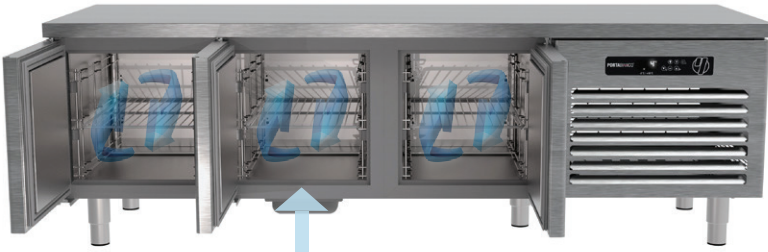

UNDERCOUNTER TYPE -
LONG 3 DOORS

- Dış Ortam Sıcaklığı 42 °C - %65 Nem
- Sökülüp Temizlenebilir Manyetik Kapı Contası
- Akıllı Elektrikli otomatik defrost
- Otomatik Su Buharlaştırma Sistemi
- Özel kalıp formlu tava
- Yükseklik ayarlanabilir paslanmaz ayaklar
- 50 mm izolasyon kalınlığı
- 60 mm kapı izolasyon kalınlığı
- Her kapıda 1 adet raf bulunmaktadır
- Tested at ambient temp.42°C -%65 humidity
- Removable and easy cleaning magnetic gaskets
- Smart electrical auto-defrost
- Automatic water evaporation system
- Solid formed tray
- Stainless steel legs for height adjustment
- 50 mm body insulation
- 60 mm door insulation
- Single shelf in each section

Dismountable shelf
holder attachments

Advanced 12-Hour
computer performance
test for each product

Efficiency enhancing
advanced computerized
technology

En iyi soğutma ve sıcaklık muhafaza ile, enerji tüketiminde tasarruf ve kaliteli soğutma sonuçları için tasarlanmış olan hava dolaşım sistemi

Premium class energy saving design with special air ventilation system

OPSİYONLAR /
OPTIONS

Model	Sıcaklık(°C) Temp.	Hacim(Lt.) Capacity	Güç(W) Power	Paslanmaz Özelliği Stainless SteelIN	Ölçü(cm) Net Dimensions	Paket Ölçüsü(cm) Packing Dimensions	Ağırlık Weight	Fiyat (€) Price
CAU-3N70	-2/ +8	280	335	AISI 304	200x70x60	204x74x62	140	2.490
CAU-3D70	-10/ -20	280	525	AISI 304	200x70x60	204x74x62	150	3.342
CAU-3N60	-2/ +8	230	330	AISI 304	200x60x60	204x64x62	140	2.433
CAU-3D60	-10/ -20	230	520	AISI 304	200x60x60	204x64x62	150	3.300