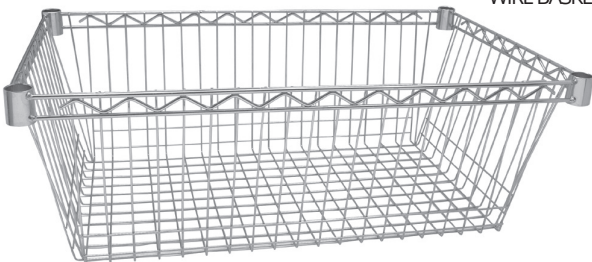

304	KOD / CODE	a	b	h	FİYAT / PRICE
	M0691830T10X	46	76	10	88 €

BOYALI POWDER COATED	KOD / CODE	a	b	h	FİYAT / PRICE
	M0691830T10B	46	76	10	53 €

DERİN SEPET
WIRE BASKET DEEP