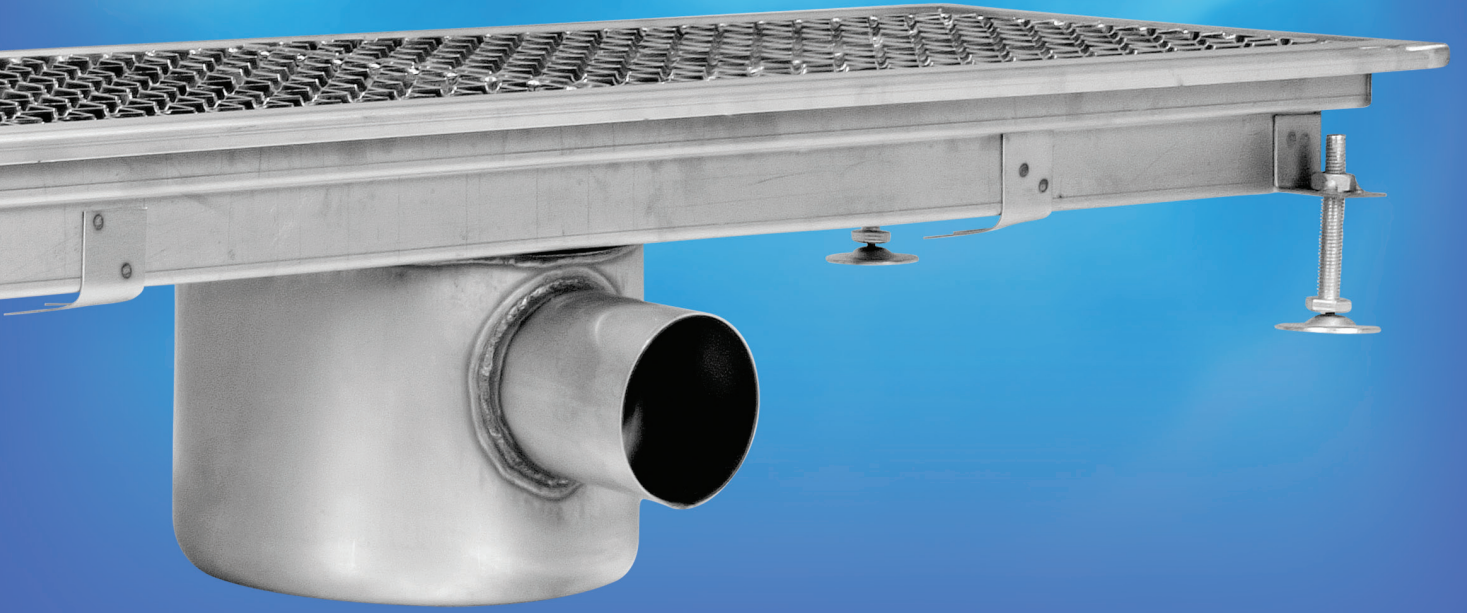

DRAIN

PASLANMAZ ÇELİK YER GİDERİ
FLOOR DRAINS