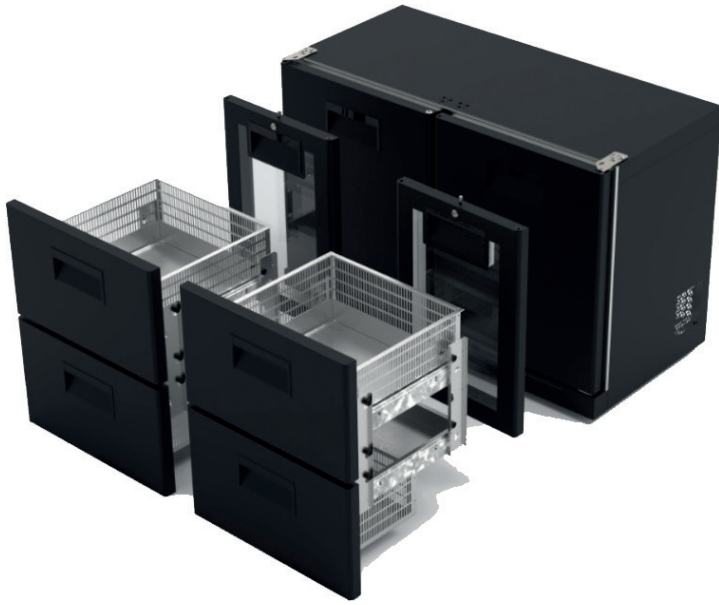

- Tested at ambient temp.42°C -%65 humidity
- Removable and easy cleaning magnetic gaskets
- Smart electrical auto-defrost
- Automatic water evaporation system
- Solid formed tray
- Stainless steel legs for height adjustment
- 50 mm body insulation
- 60 mm door insulation
- Single shelf in each section